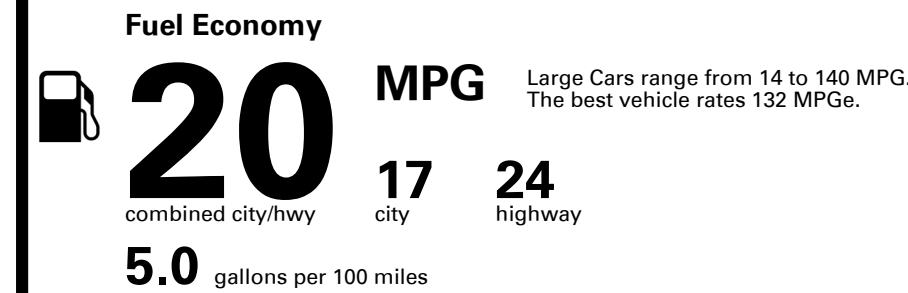

Inland Freight & Handling : \$1,125.00

TOTAL PRICE: \$100,400.00

39 A 0493TMORNI

EPA DOT Fuel Economy and Environment

Gasoline Vehicle

You spend \$5,750 more in fuel costs over 5 years compared to the average new vehicle.