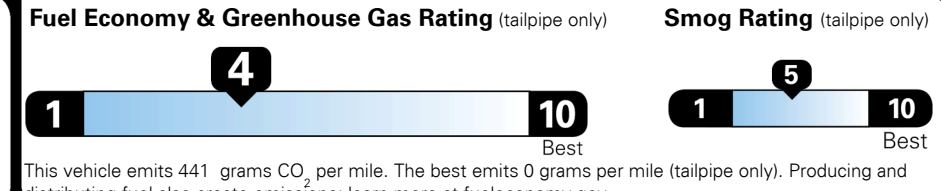

Actual results will vary for many reasons, including driving conditions and how you drive and maintain your vehicle. The average new vehicle gets 28 MPG and costs $8,000 to fuel over 5 years. Cost estimates are based on 15,000 miles per year at $ 3.65 per gallon. MPGe is miles per gasoline gallon equivalent. Vehicle emissions are a significant cause of climate change and smog.

fueleconomy.gov

Calculate personalized estimates and compare vehicles

GOVERNMENT 5-STAR SAFETY RATINGS

This vehicle has not been rated by the government for overall vehicle score, frontal crash, side crash or rollover risk.

Source: National Highway Traffic Safety Administration (NHTSA).
www.safercar.gov or 1-888-327-4236

Manufacturer's suggested retail price includes manufacturer's recommended pre-delivery service. Gasoline license and title fees state and local taxes and dealer installed options and accessories are not included in the manufacturer's suggested retail price. This label has been affixed to this vehicle by Genesis Motor America, pursuant to the requirements of 15 U.S.C. 1231 et seq. which prohibits its removal or alteration prior to delivery to the ultimate purchaser.