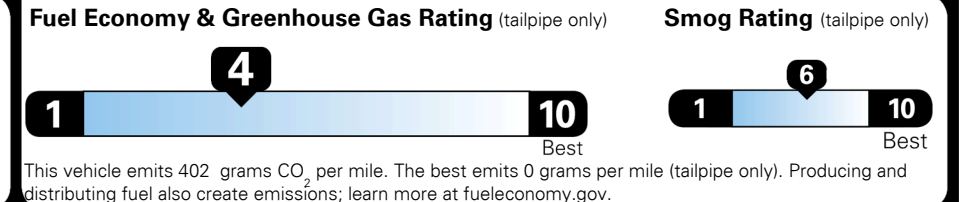

ADDITIONAL STANDARD FEATURES

- Carpeted Floor Mats

Full Tank of Gas

GENESIS WARRANTY

- 5-year / 60,000-mile New Vehicle Warranty*
- 10-year / 100,000-mile Powertrain Warranty*
- 7-year / Unlimited-mile Anti-perforation Warranty*
- * Limited warranties, see dealer for details

Manufacturer's Suggested Retail Price: $59,795.00

ADDED FEATURES:

- *SAVILE SILVER(SSS) Paint $650.00
- Accessories
- *Cargo Tray $195.00
- *Cargo Cover $215.00
- *First Aid Kit $65.00
- *Illuminated Door Scuff Plates $425.00

SOLD TO: IL703 SHIPPED TO: IL703
GENESIS OF ALGONQUIN
789 S RANDALL ROAD
ALGONQUIN IL 60102

Inland Freight & Handling : $1,495.00

VIN: 5NMMFDTB5TH049784	EXTERIOR COLOR: SAVILE SILVER	INTERIOR/SEAT COLOR: OBSIDIAN BLACK/OBSIDIAN
MODEL: U0452A45	PORT OF ENTRY: MA	TRANSPORT: TRUCK
EMISSIONS: This vehicle is certified to meet emission requirements in all 50 states		ACCESSORY WEIGHT: 12 lbs./ 5 kgs.

TOTAL PRICE: $62,840.00

EPA DOT Fuel Economy and Environment

Gasoline Vehicle

Fuel Economy

22 MPG
combined city/hwy

20 MPG
city

26 MPG
highway

4.5 gallons per 100 miles

Small SUVs range from 14 to 125 MPG. The best vehicle rates 146 MPGe.

You spend $5,750
more in fuel costs over 5 years compared to the average new vehicle.

Annual fuel cost $2,850

Actual results will vary for many reasons, including driving conditions and how you drive and maintain your vehicle. The average new vehicle gets 29 MPG and costs $8,500 to fuel over 5 years. Cost estimates are based on 15,000 miles per year at $ 4.15 per gallon. MPGe is miles per gasoline gallon equivalent. Vehicle emissions are a significant cause of climate change and smog.

fueleconomy.gov
Calculate personalized estimates and compare vehicles

GOVERNMENT 5-STAR SAFETY RATINGS

Overall Vehicle Score ★ ★ ★ ★ ★

Based on the combined rating of frontal, side and rollover. Should ONLY be compared to other vehicles of similar size and weight.

Frontal Crash	Driver Passenger	★ ★ ★ ★ ★
Based on the risk of injury in a frontal impact. Should ONLY be compared to other vehicles of similar size and weight.		
Side Crash	Front seat Rear seat	★ ★ ★ ★ ★
Based on the risk of injury in a side impact.		
Rollover		★ ★ ★ ★
Based on the risk of rollover in a single-vehicle crash.		

Manufacturer's suggested retail price includes manufacturer's recommended pre-delivery service. Gasoline license and title fees state and local taxes and dealer installed options and accessories are not included in the manufacturer's suggested retail price. This label has been affixed to this vehicle by Genesis Motor America, pursuant to the requirements of 15 U.S.C. 1231 et seq. which prohibits its removal or alteration prior to delivery to the ultimate purchaser.

Star ratings range from 1 to 5 stars (★★★★★) with 5 being the highest.
Source: National Highway Traffic Safety Administration (NHTSA).
www.safercar.gov or 1-888-327-4236

PARTS CONTENT INFORMATION

FOR VEHICLES IN THIS CARLINE: U.S./CANADIAN PARTS CONTENT: 26 %
MAJOR SOURCES OF FOREIGN PARTS CONTENT: KOREA: 64 %
FOR THIS VEHICLE: FINAL ASSEMBLY POINT: MONTGOMERY, ALABAMA
COUNTRY OF ORIGIN:
ENGINE: KOREA TRANSMISSION: KOREA
Note: Parts content does not include final assembly, distribution, or other non-parts costs.